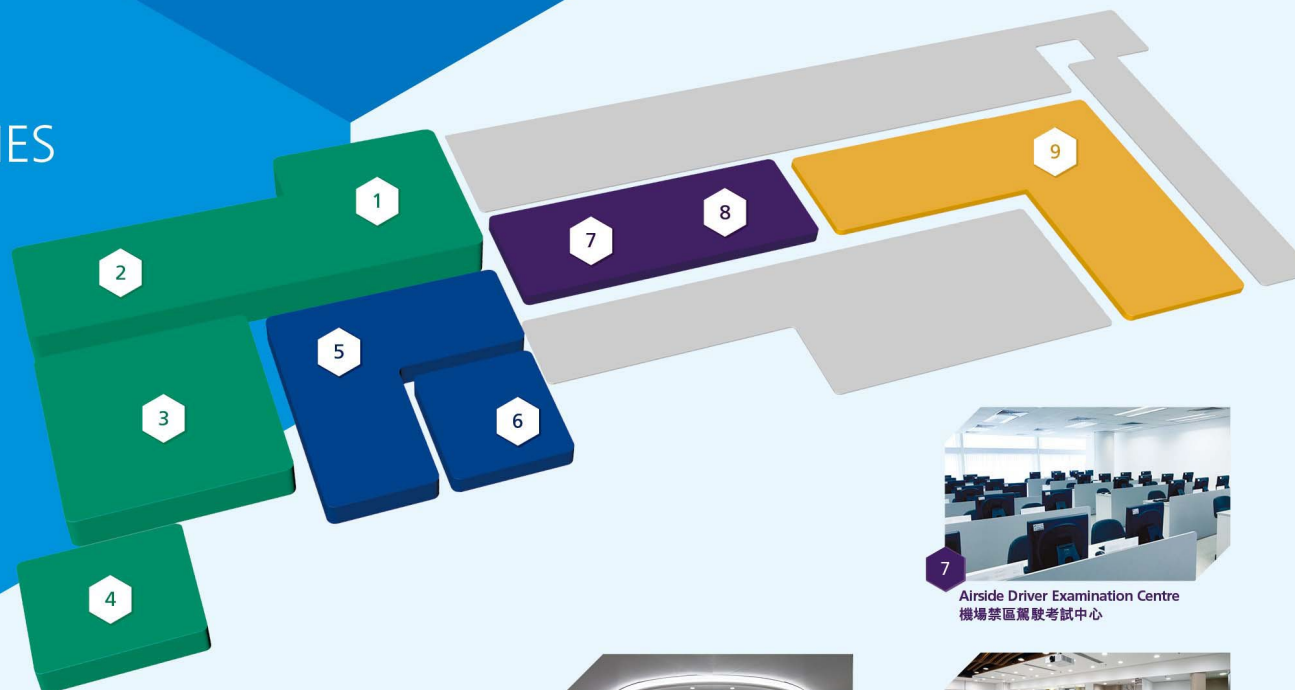

# CAMPUS FACILITIES 學院設施

## A New Campus comes to service!

Our new permanent campus has now come to service! It is located at the 9<sup>th</sup> floor of HKIA Community Building, adjacent to Terminal 1, and provides 5,500-square-meter facilities incorporating new resources to accommodate more students.

## 新校舍經已投入服務！

航空學院新永久校舍經已投入服務！校舍位於一號客運大樓旁的機場員工綜合大樓九樓全層，佔地 5,500 平方米，設有不少全新設施以培訓更多學員。

1  
ICAO Classroom  
ICAO 課室

3  
Auditorium  
禮堂

2  
Classroom  
課室

4  
Executive Lecture Hall  
行政人員課室

5  
Air Traffic Control Training Centre  
航空交通管制培訓中心