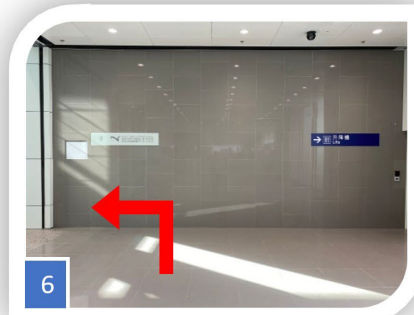

3

Go ahead to aisle L, you will see the entrance on your right.

4

Turn left for the escalator.

5

Take the escalator and you will arrive level 9.

6

Entrance is next to Reception(right-hand side).

### From Airport Express (AEL) to The Academy (Training venue: HKIA Community Building)

1 Arrive Airport Station by AEL.

2 Follow the signage to "Check-in aisle F-L".

3 Walk through the ramp to enter Terminal 1 check-in hall level 7.

4 Turn right to find aisle L.

5 Go ahead to aisle L, you will see the entrance on your right.

6 Turn left for the escalator.

7 Take the escalator and you will arrive level 9.

8 Entrance is next to Reception (right-hand side).