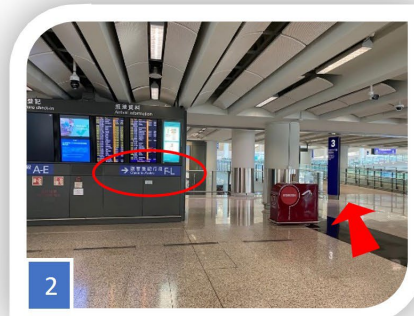

### From Terminal 1 Drop-off Zone (kerbside) to The Academy (Training venue: HKIA Community Building)

1

Walk through the down ramp from kerbside to enter Terminal 1.

2

You will arrive check-in hall (level 7).

3

Go ahead to aisle L, you will see the entrance on your right.

4

Turn left for the escalator.

5

Take the escalator and you will arrive level 9.

6

Entrance is next to Reception(right-hand side).

### From Airport Express (AEL) to The Academy (Training venue: HKIA Community Building)

1 Arrive Airport Station by AEL.

2 Follow the signage to "Check-in aisle F-L".

3 Walk through the ramp to enter Terminal 1 check-in hall level 7.

4 Turn right to find aisle L.

5 Go ahead to aisle L, you will see the entrance on your right.

6 Turn left for the escalator.

7 Take the escalator and you will arrive level 9.

8 Entrance is next to Reception (right-hand side).