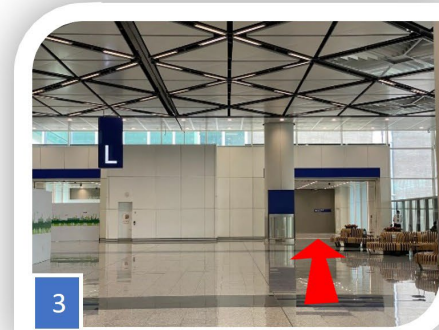

### From Terminal 1 Drop-off Zone (kerbside) to The Academy (Training venue: HKIA Community Building)

1

Walk through the down ramp from kerbside to enter Terminal 1.

2

You will arrive check-in hall (level 7).

3

Go ahead to aisle L, you will see the entrance on your right.

4

Turn left for the escalator.

5

Take the escalator and you will arrive level 9.

6

Entrance is next to Reception(right-hand side).

### From Airport Express (AEL) to The Academy (Training venue: HKIA Community Building)

1 Arrive Airport Station by AEL.

2 Follow the signage to "Check-in aisle F-L".

3 Walk through the ramp to enter Terminal 1 check-in hall level 7.

4 Turn right to find aisle L.

5 Go ahead to aisle L, you will see the entrance on your right.

6 Turn left for the escalator.

7 Take the escalator and you will arrive level 9.

8 Entrance is next to Reception (right-hand side).