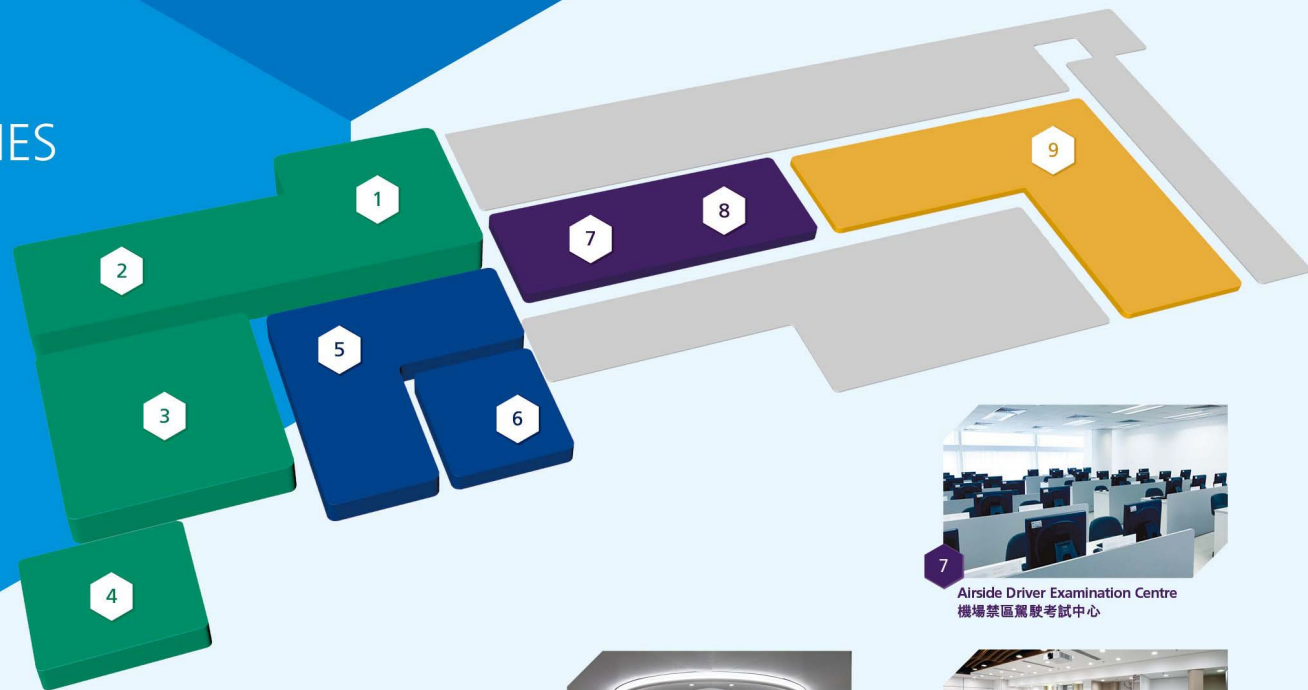

# CAMPUS FACILITIES 學院設施

## A New Campus comes to service!

Our new permanent campus has now come to service! It is located at the 9<sup>th</sup> floor of HKIA Community Building, adjacent to Terminal 1, and provides 5,500-square-meter facilities incorporating new resources to accommodate more students.

## 新校舍經已投入服務！

航空學院新永久校舍經已投入服務！校舍位於一號客運大樓旁的機場員工綜合大樓九樓全層，佔地 5,500 平方米，設有不少全新設施以培訓更多學員。

1 ICAO Classroom  
ICAO 課室

3 Auditorium  
禮堂

5 Air Traffic Control Training Centre  
航空交通管制培訓中心

7 Airside Driver Examination Centre  
機場禁區駕駛考試中心

4 Turn right to find aisle L.

5 Go ahead to aisle L, you will see the entrance on your right.

6 Turn left for the escalator.

7 Take the escalator and you will arrive level 9.

8 Entrance is next to Reception (right-hand side).