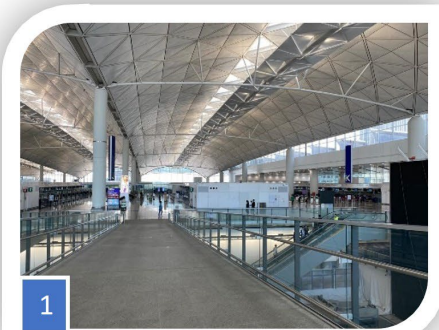

## A New Campus comes to service!

Our new permanent campus has now come to service! It is located at the 9<sup>th</sup> floor of HKIA Community Building, adjacent to Terminal 1, and provides 5,500-square-meter facilities incorporating new resources to accommodate more students.

## 新校舍經已投入服務！

航空學院新永久校舍經已投入服務！校舍位於一號客運大樓旁的機場員工綜合大樓九樓全層，佔地 5,500 平方米，設有不少全新設施以培訓更多學員。

1 ICAO Classroom  
ICAO 課室

3 Auditorium  
禮堂

5 Air Traffic Control Training Centre  
航空交通管制培訓中心

7 Airside Driver Examination Centre  
機場禁區駕駛考試中心

### From Terminal 1 Drop-off Zone (kerbside) to The Academy (Training venue: HKIA Community Building)

1

Walk through the down ramp from kerbside to enter Terminal 1.

2

You will arrive check-in hall (level 7).