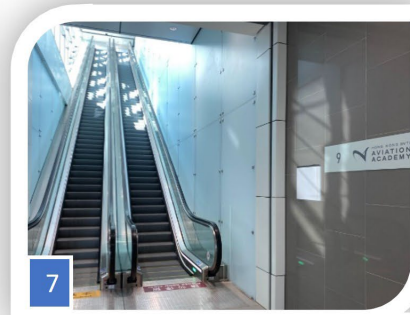

3

Go ahead to aisle L, you will see the entrance on your right.

4

Turn left for the escalator.

5

Take the escalator and you will arrive level 9.

6

Entrance is next to Reception(right-hand side).

### From Airport Express (AEL) to The Academy (Training venue: HKIA Community Building)

1 Arrive Airport Station by AEL.

2 Follow the signage to "Check-in aisle F-L".

3 Walk through the ramp to enter Terminal 1 check-in hall level 7.

4 Turn right to find aisle L.

5 Go ahead to aisle L, you will see the entrance on your right.

6 Turn left for the escalator.

7 Take the escalator and you will arrive level 9.

8 Entrance is next to Reception (right-hand side).