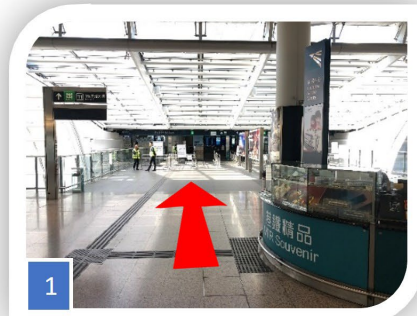

### From Terminal 1 Drop-off Zone (kerbside) to The Academy (Training venue: HKIA Community Building)

1

Walk through the down ramp from kerbside to enter Terminal 1.

2

You will arrive check-in hall (level 7).

3

Go ahead to aisle L, you will see the entrance on your right.

4

Turn left for the escalator.

5

Take the escalator and you will arrive level 9.

6

Entrance is next to Reception(right-hand side).

### From Airport Express (AEL) to The Academy (Training venue: HKIA Community Building)

1 Arrive Airport Station by AEL.

2 Follow the signage to "Check-in aisle F-L".

3 Walk through the ramp to enter Terminal 1 check-in hall level 7.

4 Turn right to find aisle L.

5 Go ahead to aisle L, you will see the entrance on your right.

6 Turn left for the escalator.

7 Take the escalator and you will arrive level 9.

8 Entrance is next to Reception (right-hand side).