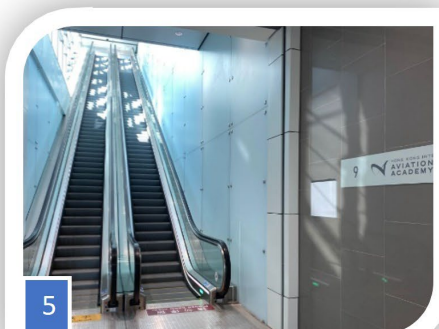

### From Terminal 1 Drop-off Zone (kerbside) to The Academy (Training venue: HKIA Community Building)

1

Walk through the down ramp from kerbside to enter Terminal 1.

2

You will arrive check-in hall (level 7).

3

Go ahead to aisle L, you will see the entrance on your right.

4

Turn left for the escalator.

5

Take the escalator and you will arrive level 9.

6

Entrance is next to Reception(right-hand side).

### From Airport Express (AEL) to The Academy (Training venue: HKIA Community Building)

1 Arrive Airport Station by AEL.

2 Follow the signage to "Check-in aisle F-L".

3 Walk through the ramp to enter Terminal 1 check-in hall level 7.