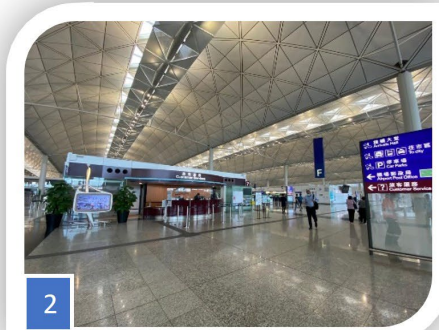

## A New Campus comes to service!

Our new permanent campus has now come to service! It is located at the 9<sup>th</sup> floor of HKIA Community Building, adjacent to Terminal 1, and provides 5,500-square-meter facilities incorporating new resources to accommodate more students.

## 新校舍經已投入服務！

航空學院新永久校舍經已投入服務！校舍位於一號客運大樓旁的機場員工綜合大樓九樓全層，佔地 5,500 平方米，設有不少全新設施以培訓更多學員。

1 ICAO Classroom  
ICAO 課室

3 Auditorium  
禮堂

5 Air Traffic Control Training Centre  
航空交通管制培訓中心

7 Airside Driver Examination Centre  
機場禁區駕駛考試中心

8 Cleaning Training Centre  
清潔培訓中心

2 Classroom  
課室

4 Executive Lecture Hall  
行政人員課室

6 Digital Training Centre  
數碼培訓中心

9 Aviation Security Training Facilities  
航空保安培訓設施

There are also classrooms located at Level 6, HKIA Commercial Building.  
另有課室設於機場商業大樓六樓。

### From Terminal 1 Drop-off Zone (kerbside) to The Academy (Training venue: HKIA Community Building)

1

Walk through the down ramp from kerbside to enter Terminal 1.

2

You will arrive check-in hall (level 7).