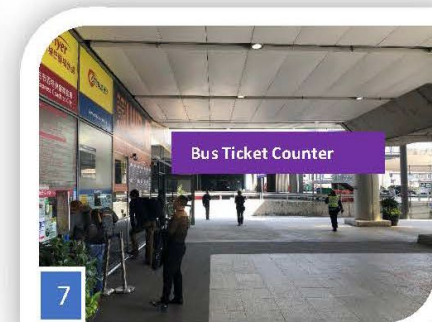

### From Airport Express (AEL) to The Academy (Training venue: HKIA Commercial Building)

1 Arrive Airport Station by AEL.

2 After exit AEL platform, turn left and follow the signage to "Arrival Hall B".

3 Go straight to the end of the hall, take elevator to 3/F.

4 Exit the door on 3/F, then turn right.

5 Go straight pass through the pedestrian crossing at Cheong Tat Road.

6 Go straight to the Bus Ticket Counter after passing through Cheong Tat Road.