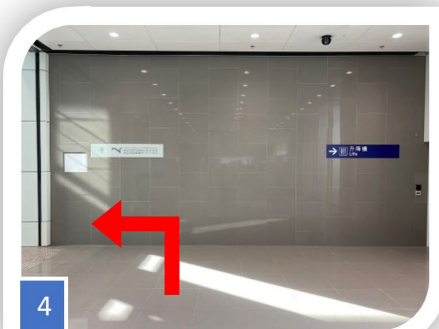

## 新校舍經已投入服務！

航空學院新永久校舍經已投入服務！校舍位於一號客運大樓旁的機場員工綜合大樓九樓全層，佔地 5,500 平方米，設有不少全新設施以培訓更多學員。

1 ICAO Classroom  
ICAO 課室

3 Auditorium  
禮堂

5 Air Traffic Control Training Centre  
航空交通管制培訓中心

7 Airside Driver Examination Centre  
機場禁區駕駛考試中心

### From Terminal 1 Drop-off Zone (kerbside) to The Academy (Training venue: HKIA Community Building)

1

Walk through the down ramp from kerbside to enter Terminal 1.

2

You will arrive check-in hall (level 7).

3

Go ahead to aisle L, you will see the entrance on your right.

4

Turn left for the escalator.

5

Take the escalator and you will arrive level 9.

6

Entrance is next to Reception(right-hand side).

4 Turn right to find aisle L.

5 Go ahead to aisle L, you will see the entrance on your right.

6 Turn left for the escalator.

7 Take the escalator and you will arrive level 9.

8 Entrance is next to Reception (right-hand side).