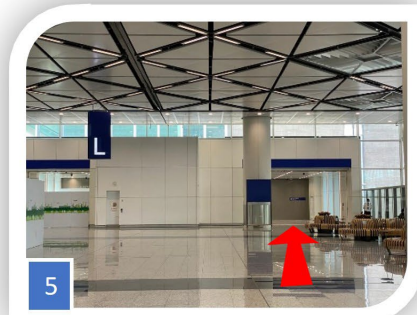

3

Go ahead to aisle L, you will see the entrance on your right.

4

Turn left for the escalator.

5

Take the escalator and you will arrive level 9.

6

Entrance is next to Reception(right-hand side).

### From Airport Express (AEL) to The Academy (Training venue: HKIA Community Building)

1 Arrive Airport Station by AEL.

2 Follow the signage to "Check-in aisle F-L".

3 Walk through the ramp to enter Terminal 1 check-in hall level 7.

4 Turn right to find aisle L.

5 Go ahead to aisle L, you will see the entrance on your right.

6 Turn left for the escalator.

7 Take the escalator and you will arrive level 9.

8 Entrance is next to Reception (right-hand side).