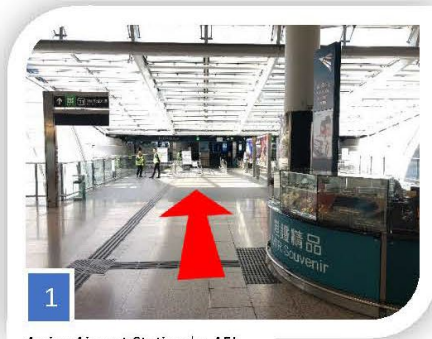

4 Turn right to find aisle L.

5 Go ahead to aisle L, you will see the entrance on your right.

6 Turn left for the escalator.

7 Take the escalator and you will arrive level 9.

8 Entrance is next to Reception (right-hand side).

### From Airport Ground Transportation Centre (GTC) to The Academy (Training venue: HKIA Commercial Building)

1

Get off at GTC and heading towards Terminal 1 to Bus Ticket Counter.

2

You will find the passage to HKIA Commercial Building near Bus Ticket Counter.

3

Passage to HKIA Commercial Building.

4

Passing through the pedestrian crossing to the entrance of HKIA Commercial Building.

5

Entrance of HKIA Commercial Building to The Academy.

### From Airport Express (AEL) to The Academy (Training venue: HKIA Commercial Building)

1 Arrive Airport Station by AEL.

2 After exit AEL platform, turn left and follow the signage to "Arrival Hall B".