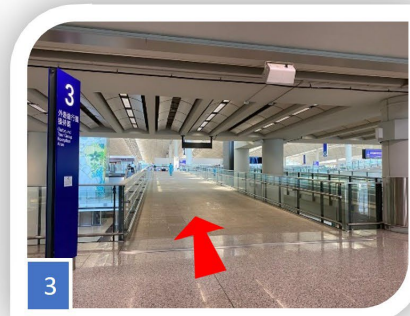

### From Terminal 1 Drop-off Zone (kerbside) to The Academy (Training venue: HKIA Community Building)

1

Walk through the down ramp from kerbside to enter Terminal 1.

2

You will arrive check-in hall (level 7).

3

Go ahead to aisle L, you will see the entrance on your right.

4

Turn left for the escalator.

5

Take the escalator and you will arrive level 9.

6

Entrance is next to Reception(right-hand side).

### From Airport Express (AEL) to The Academy (Training venue: HKIA Community Building)

1 Arrive Airport Station by AEL.

2 Follow the signage to "Check-in aisle F-L".

3 Walk through the ramp to enter Terminal 1 check-in hall level 7.

4 Turn right to find aisle L.

5 Go ahead to aisle L, you will see the entrance on your right.

6 Turn left for the escalator.

7 Take the escalator and you will arrive level 9.

8 Entrance is next to Reception (right-hand side).