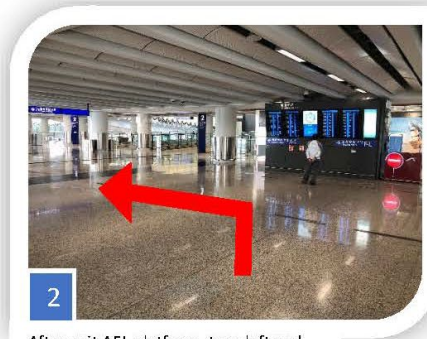

4 Turn right to find aisle L.

5 Go ahead to aisle L, you will see the entrance on your right.

6 Turn left for the escalator.

7 Take the escalator and you will arrive level 9.

8 Entrance is next to Reception (right-hand side).

### From Airport Ground Transportation Centre (GTC) to The Academy (Training venue: HKIA Commercial Building)

1

Get off at GTC and heading towards Terminal 1 to Bus Ticket Counter.

2

You will find the passage to HKIA Commercial Building near Bus Ticket Counter.

3

Passage to HKIA Commercial Building.

4

Passing through the pedestrian crossing to the entrance of HKIA Commercial Building.

5

Entrance of HKIA Commercial Building to The Academy.

### From Airport Express (AEL) to The Academy (Training venue: HKIA Commercial Building)

1 Arrive Airport Station by AEL.

2 After exit AEL platform, turn left and follow the signage to "Arrival Hall B".