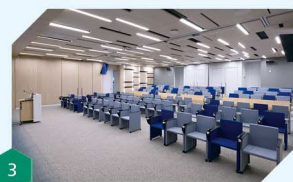

## A New Campus comes to service!

Our new permanent campus has now come to service! It is located at the 9<sup>th</sup> floor of HKIA Community Building, adjacent to Terminal 1, and provides 5,500-square-meter facilities incorporating new resources to accommodate more students.

## 新校舍經已投入服務！

航空學院新永久校舍經已投入服務！校舍位於一號客運大樓旁的機場員工綜合大樓九樓全層，佔地 5,500 平方米，設有不少全新設施以培訓更多學員。

1 ICAO Classroom  
ICAO 課室

3 Auditorium  
禮堂

5 Air Traffic Control Training Centre  
航空交通管制培訓中心

7 Airside Driver Examination Centre  
機場禁區駕駛考試中心