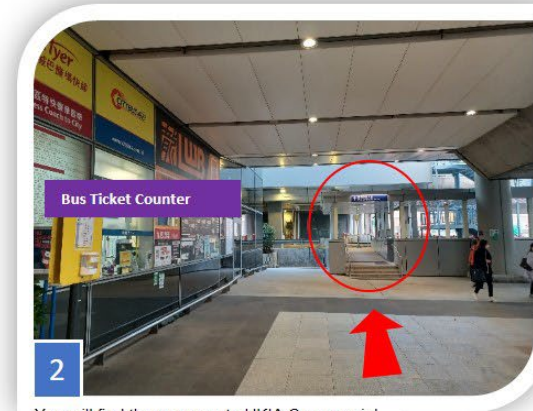

3

Go ahead to aisle L, you will see the entrance on your right.

4

Turn left for the escalator.

5

Take the escalator and you will arrive level 9.

6

Entrance is next to Reception(right-hand side).

### From Airport Express (AEL) to The Academy (Training venue: HKIA Community Building)

1 Arrive Airport Station by AEL.

2 Follow the signage to "Check-in aisle F-L".

3 Walk through the ramp to enter Terminal 1 check-in hall level 7.

4 Turn right to find aisle L.

5 Go ahead to aisle L, you will see the entrance on your right.

6 Turn left for the escalator.

7 Take the escalator and you will arrive level 9.

8 Entrance is next to Reception (right-hand side).

### From Airport Ground Transportation Centre (GTC) to The Academy (Training venue: HKIA Commercial Building)

1

Get off at GTC and heading towards Terminal 1 to Bus Ticket Counter.

2

You will find the passage to HKIA Commercial Building near Bus Ticket Counter.